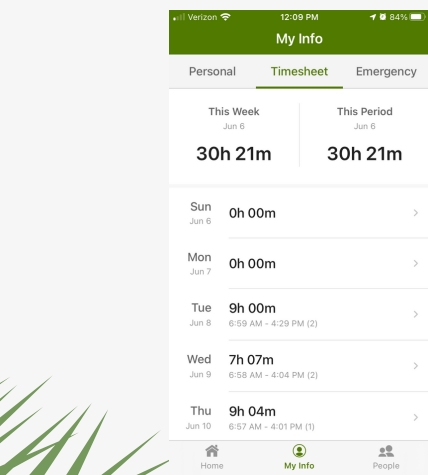

TOUCH ID

Apple users: you can set up Touch ID for Bamboo, making clocking in and out that much easier! Just click on "Settings in the App and turn on "Use Touch ID to Log in"