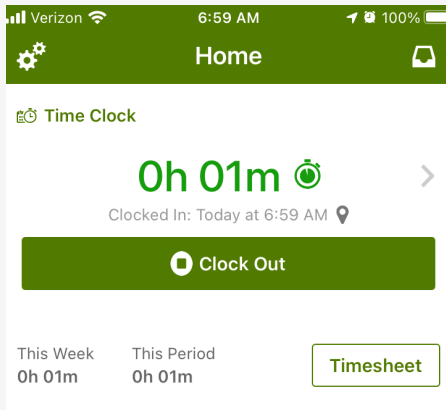

## CLOCK IN/ OUT

Once you are logged in, simply click the "Clock In" button in the center of the screen. This will log your hours. You can see your pay period hours by clicking "Timesheet".